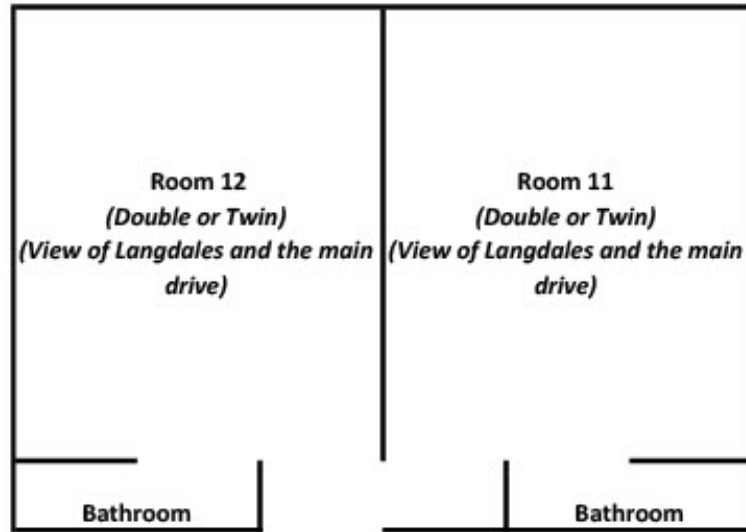

Langdales and the Main Drive

Scafell Ground Floor Floor Plan

← Main Hall

Room 10
(Double or Twin)
(View of Langdales and the main drive)

Room 9
(Double or Twin)
(View of Langdales and the main drive)

Bathroom

Bathroom

Bathroom

Bathroom

Bathroom

Bathroom

Scafell 2
DISABLED ACCESS
(View of the Mountain and the Lake)
(Double or Twin)

Scafell 1
DISABLED ACCESS
(View of the Mountain and the Lake)
(Double or Twin)

Scafell 6
(View of the Mountain and the Lake)
(Double or Twin)

Scafell 5
(View of the Mountain and the Lake)
(Double or Twin)

← Lake

Mountain

Langdales and the Main Drive

← Main Hall

Scafell First Floor Floor Plan

← Lake

Mountain