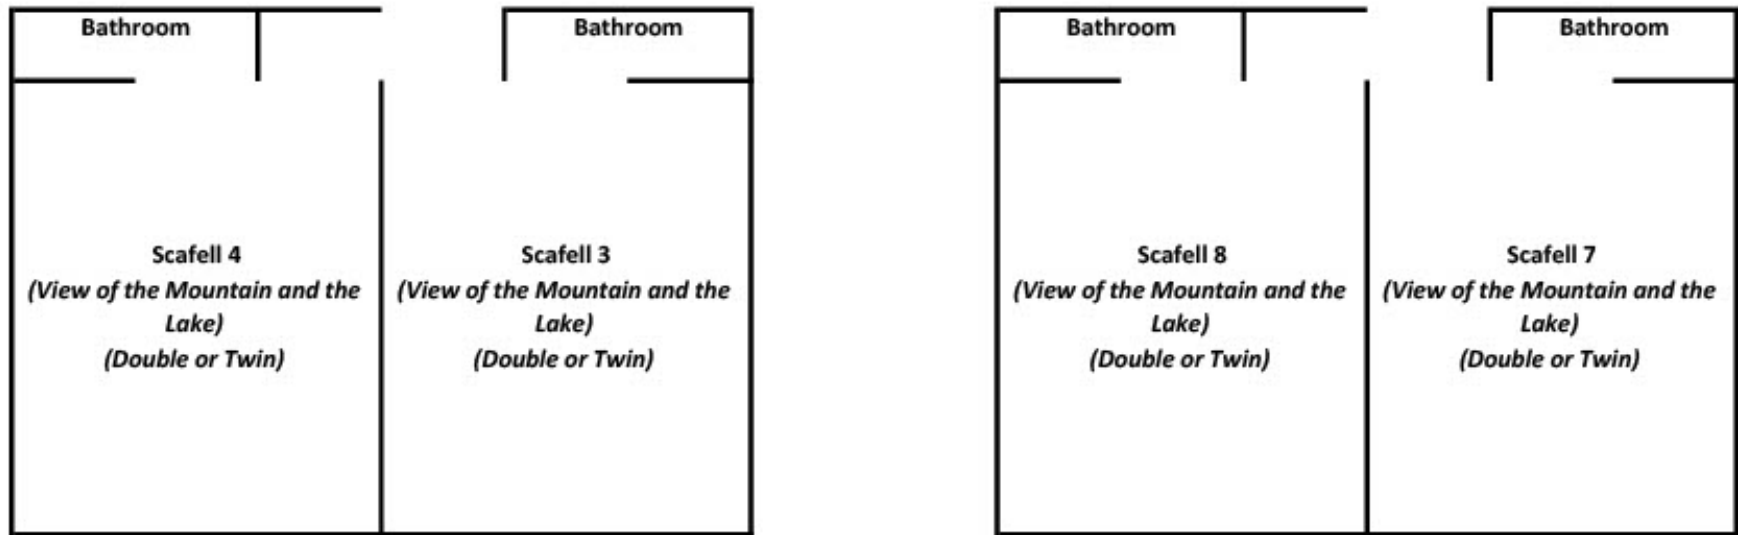

Langdales and the Main Drive

Scafell Ground Floor Floor Plan

← Main Hall

Room 10
(Double or Twin)
(View of Langdales and the main drive)

Room 9
(Double or Twin)
(View of Langdales and the main drive)

Bathroom

Bathroom

Bathroom

Bathroom

Bathroom

Bathroom

Scafell 2
DISABLED ACCESS
(View of the Mountain and the Lake)
(Double or Twin)

Scafell 1
DISABLED ACCESS
(View of the Mountain and the Lake)
(Double or Twin)

Scafell 6
(View of the Mountain and the Lake)
(Double or Twin)

Scafell 5
(View of the Mountain and the Lake)
(Double or Twin)

← Lake

Mountain

Langdales and the Main Drive

← Main Hall

Scafell First Floor Floor Plan

← Lake

Mountain