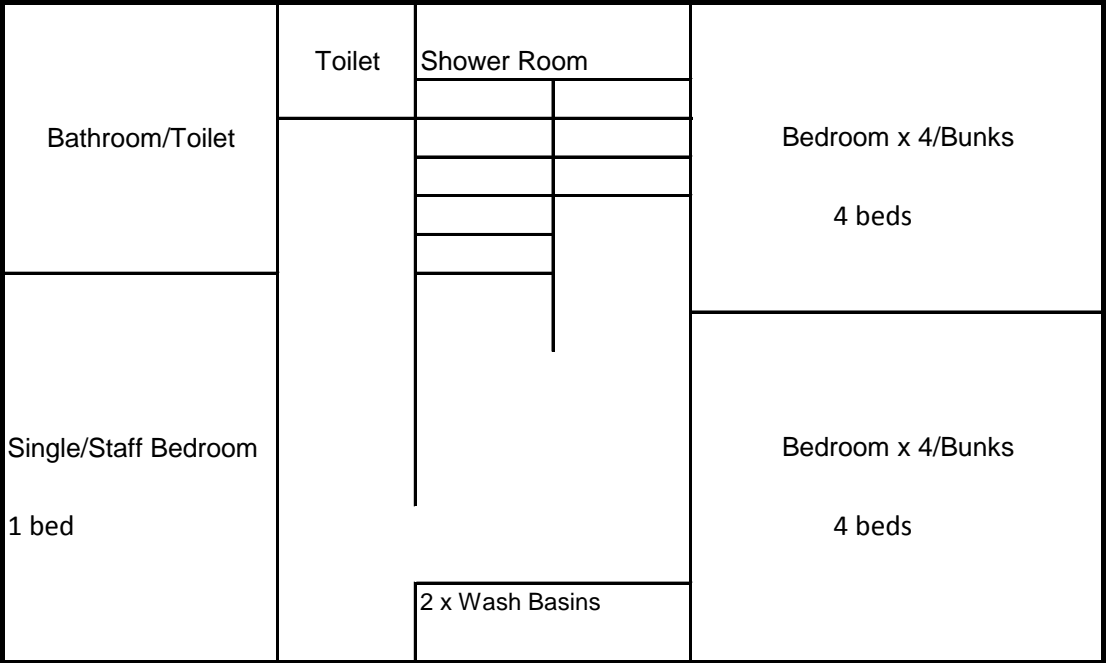

Hestead Ground Floor

Ramp Entrance

Wet Room/Toilet

Twin Bedroom
2 beds

Sitting Room

Kitchen/Dining Room

Hestead 1st Floor

Total 11 beds